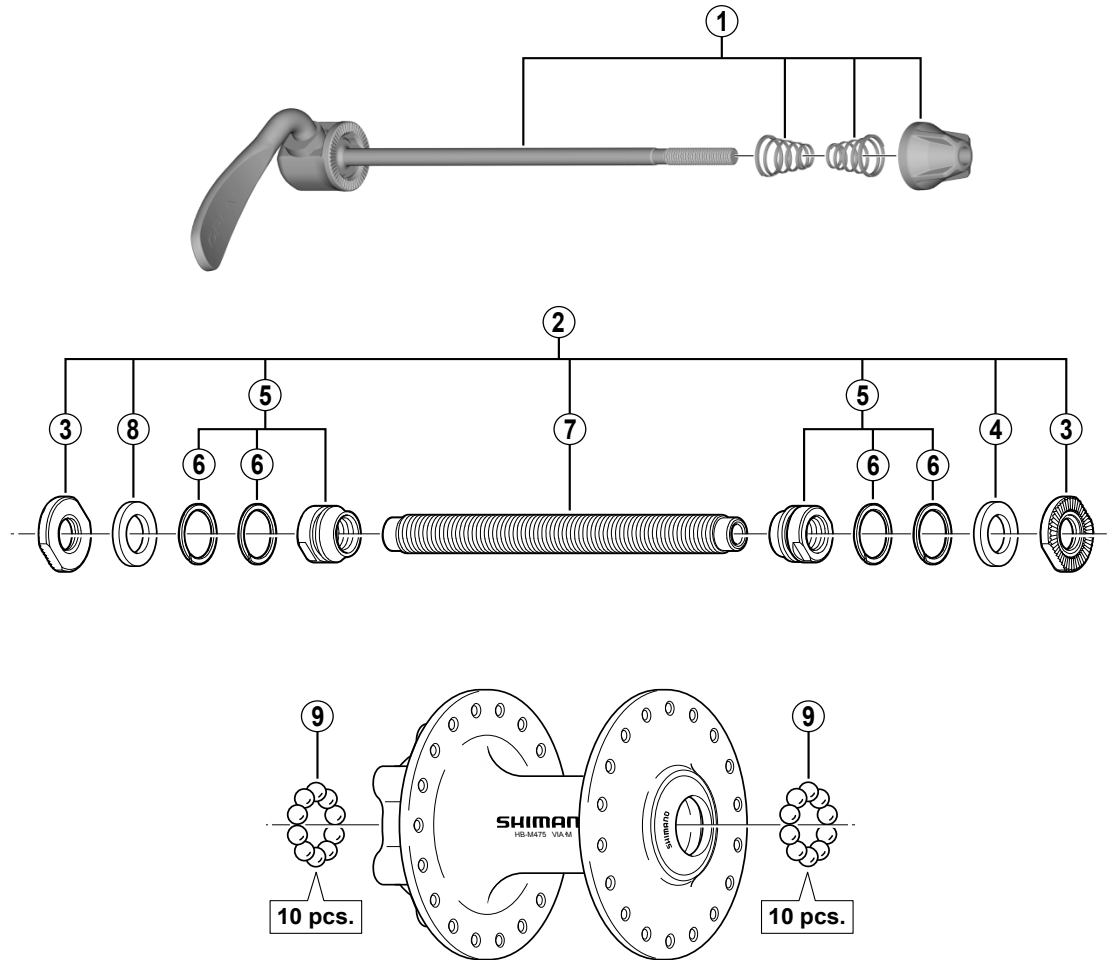

Front Hub (for Disc Brake)

HB-M475-S Silver Version

HB-M475-L Black Version

• Over Lock Nut Dimension: 100 mm (3-15/16")

ITEM NO.	SHIMANO CODE NO.	DESCRIPTION
1	Y2A398010	Complete Quick Release 133 mm (5-1/4") / Black
	Y2AU98030	Complete Quick Release 133 mm (5-1/4") / Silver
	Y28W98050	Complete Quick Release 136 mm (5-11/32") / Black
2	Y2T398040	Complete Hub Axle 108 mm (4-1/4")
3	Y21S04000	Serrated Lock Nut 3 mm
* 4	Y30107100	Right Hand Washer 1.5 mm
5	Y25W98020	Cone (M10 x 10.4 mm) & Seal Rings
6	Y23603000	Seal Ring
7	Y25W03000	Hub Axle M10 x 108 mm (4-1/4")
* 8	Y30106100	Left Hand Washer 2.3 mm
9	Y00091210	Steel Ball (3/16") 20 pcs.