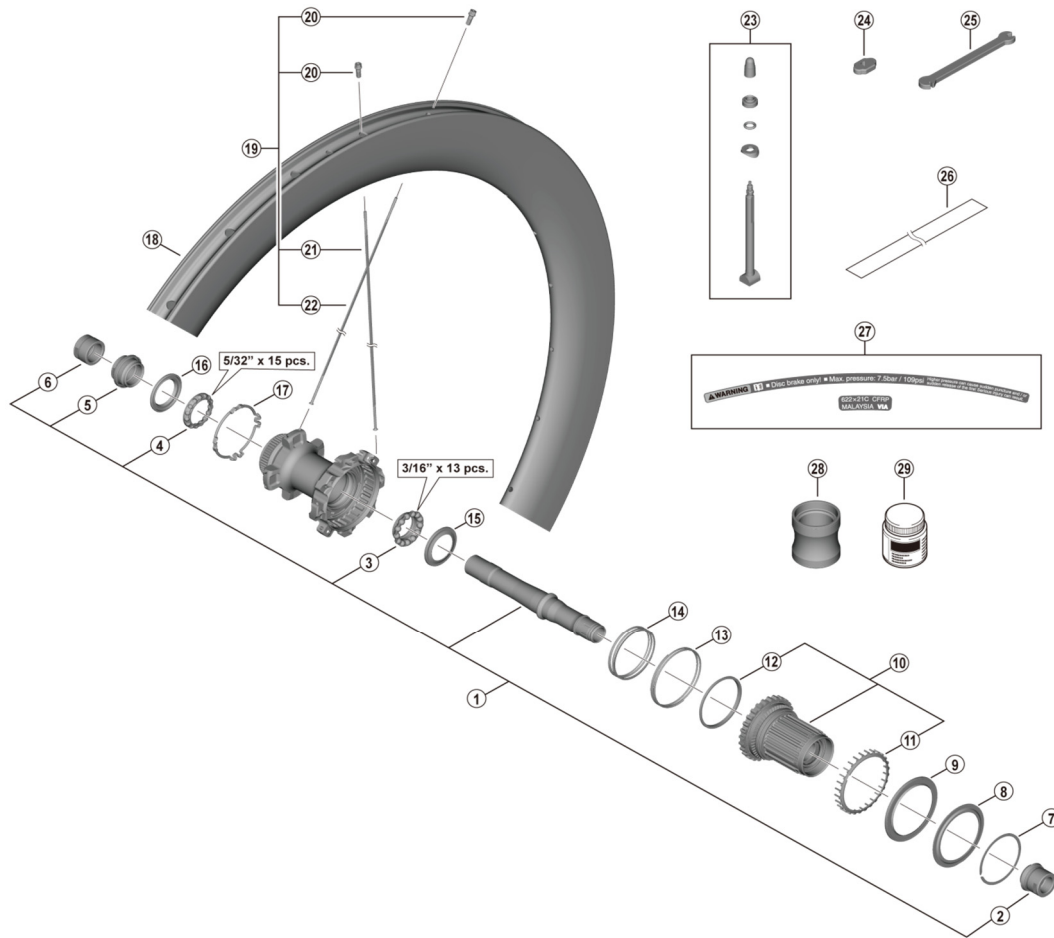

DURA-ACE Rear Wheel

WH-R9270-C60-HR-TL-R 12-speed

• Over Lock Nut Dimension: 142 mm

ITEM NO.	SHIMANO CODE NO.	DESCRIPTION
1	Y0ML98010	Complete hub axle
2	Y0ML98020	Right hand cap unit
3	Y3FL98030	Right hand ball retainer (3/16" x 13)
4	Y27X98040	Left hand ball retainer (5/32" x 15)
5	Y0ML98030	Left hand cone with dust cover
6	Y0ML10000	Left hand nut
7	Y3FM28030	Stop ring
8	Y3FM27030	Outer dust cover
9	Y3FM26030	Outer seal ring
10	Y0ML98040	Complete freewheel body
11	Y3FM14000	Spacer
12	Y3FM11000	Slider
13	Y3FM10000	Spring
14	Y0ML07000	Coil spring
15	Y3FM25000	Inner cover
16	Y0ML09000	Left hand seal ring
17	Y0AZ09000	Left hand spoke cover
18	-	Rim {24H}
19	-	Spoke unit {spoke (259 mm x 16 pcs. / 243 mm x 8 pcs.) / nipple (24 pcs.)}
20	Y0MKN1000	Small nipple 14G
21	Y0MBS1000	Right hand spoke (259 mm)
22	Y0MBS1100	Left hand spoke (243 mm)
23	Y0MA98010	Valve unit
24	Y4RJ10000	Valve tool
25	Y0MK14000	TL-WHR92 Nipple wrench 3.4
26	Y0MG50000	Tubeless tape
27	Y0MG98020	Rim sticker unit
28	Y1Y100020	TL-FH17 Seal ring presser
29	Y38Z98000	Seal grease for freehub (50 g)