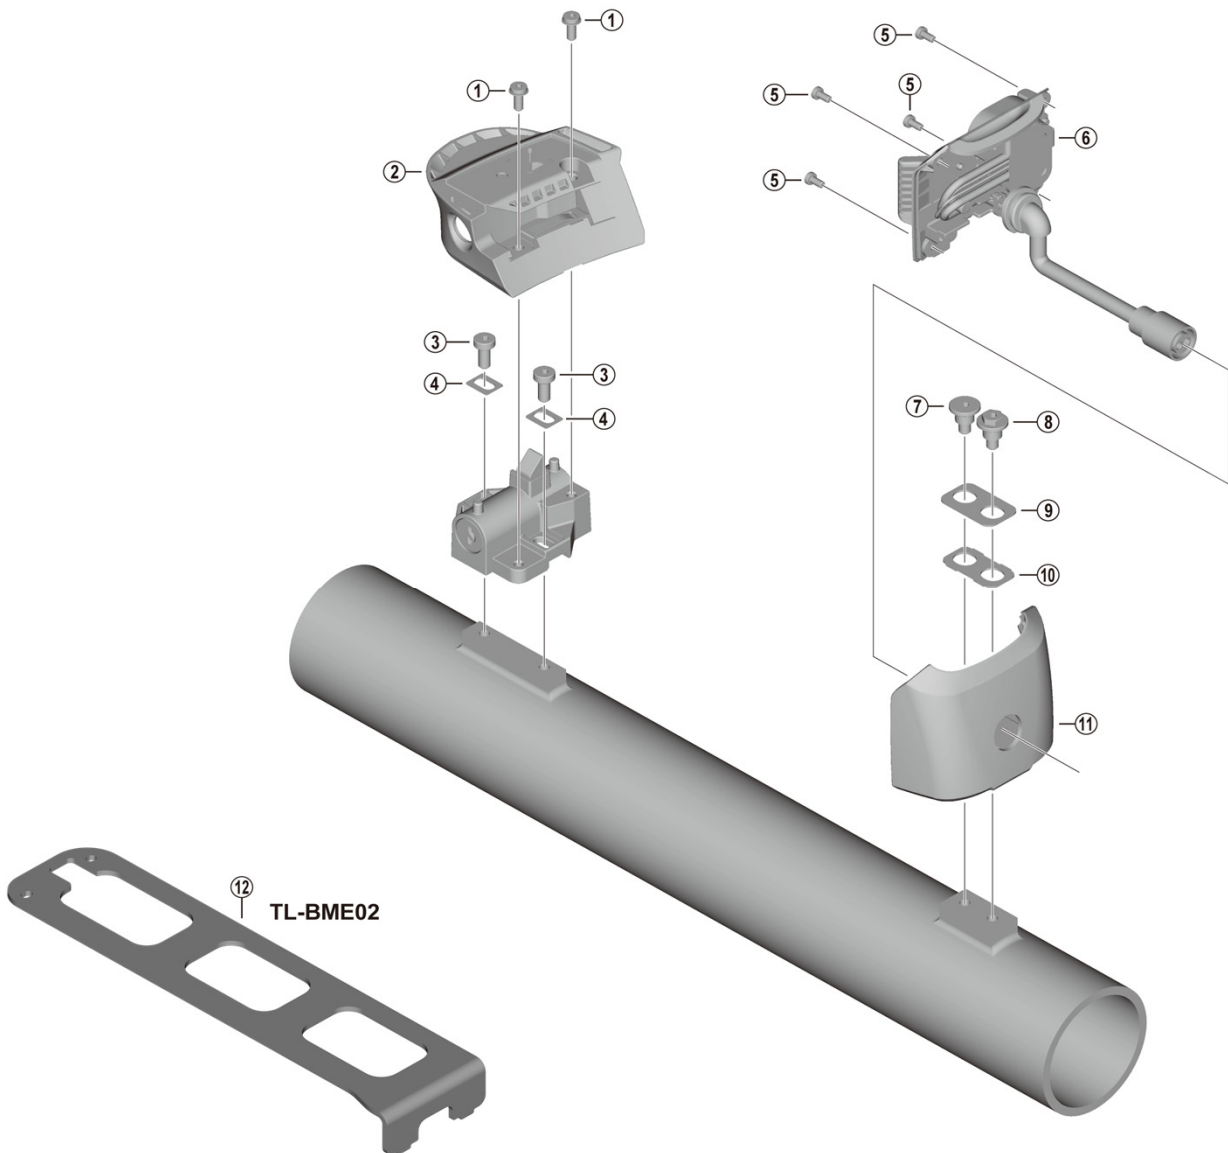

Battery Mount BM-E8010

ITEM NO.	SHIMANO CODE NO.	DESCRIPTION
1	Y72U00003	M4 BOLT KEY COVER
2	Y72U00008	KEY UNIT COVER ASSY
3	Y72U00001	M5 BOLT KEY UNIT
4	Y72U00007	SPACER KEY UNIT
5	Y72U00004	M3 BOLT LOWER CASE
6	Y72U00018	UPPER CASE ASSY 200
	Y72U00015	UPPER CASE ASSY 250
	Y72U00014	UPPER CASE ASSY 300
	Y72U00017	UPPER CASE ASSY 600
7	Y72U00005	M5 BOLT LOWER CASE F
8	Y72U00006	M5 BOLT LOWER CASE R
9	Y72U00010	SPACER LOWER CASE
10	Y72U00011	RUBBER LOWER CASE
11	Y72U00012	LOWER CASE ASSY
* 12	YEZY00014	TL-BME02 Battery Mount Setting Tool